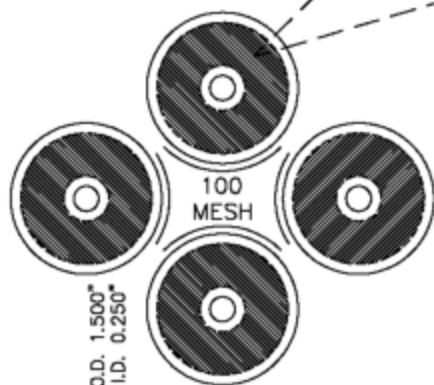

E-FAB Screen Mesh Engineering and Experimenter's Kit

Kit Includes:
 6 Panels Total
 12 Type "A" Mesh
 12 Type "B" Mesh
 24 Total Combined
 (One Panel Shown)

3.475" x 1.400"

16" X 12"